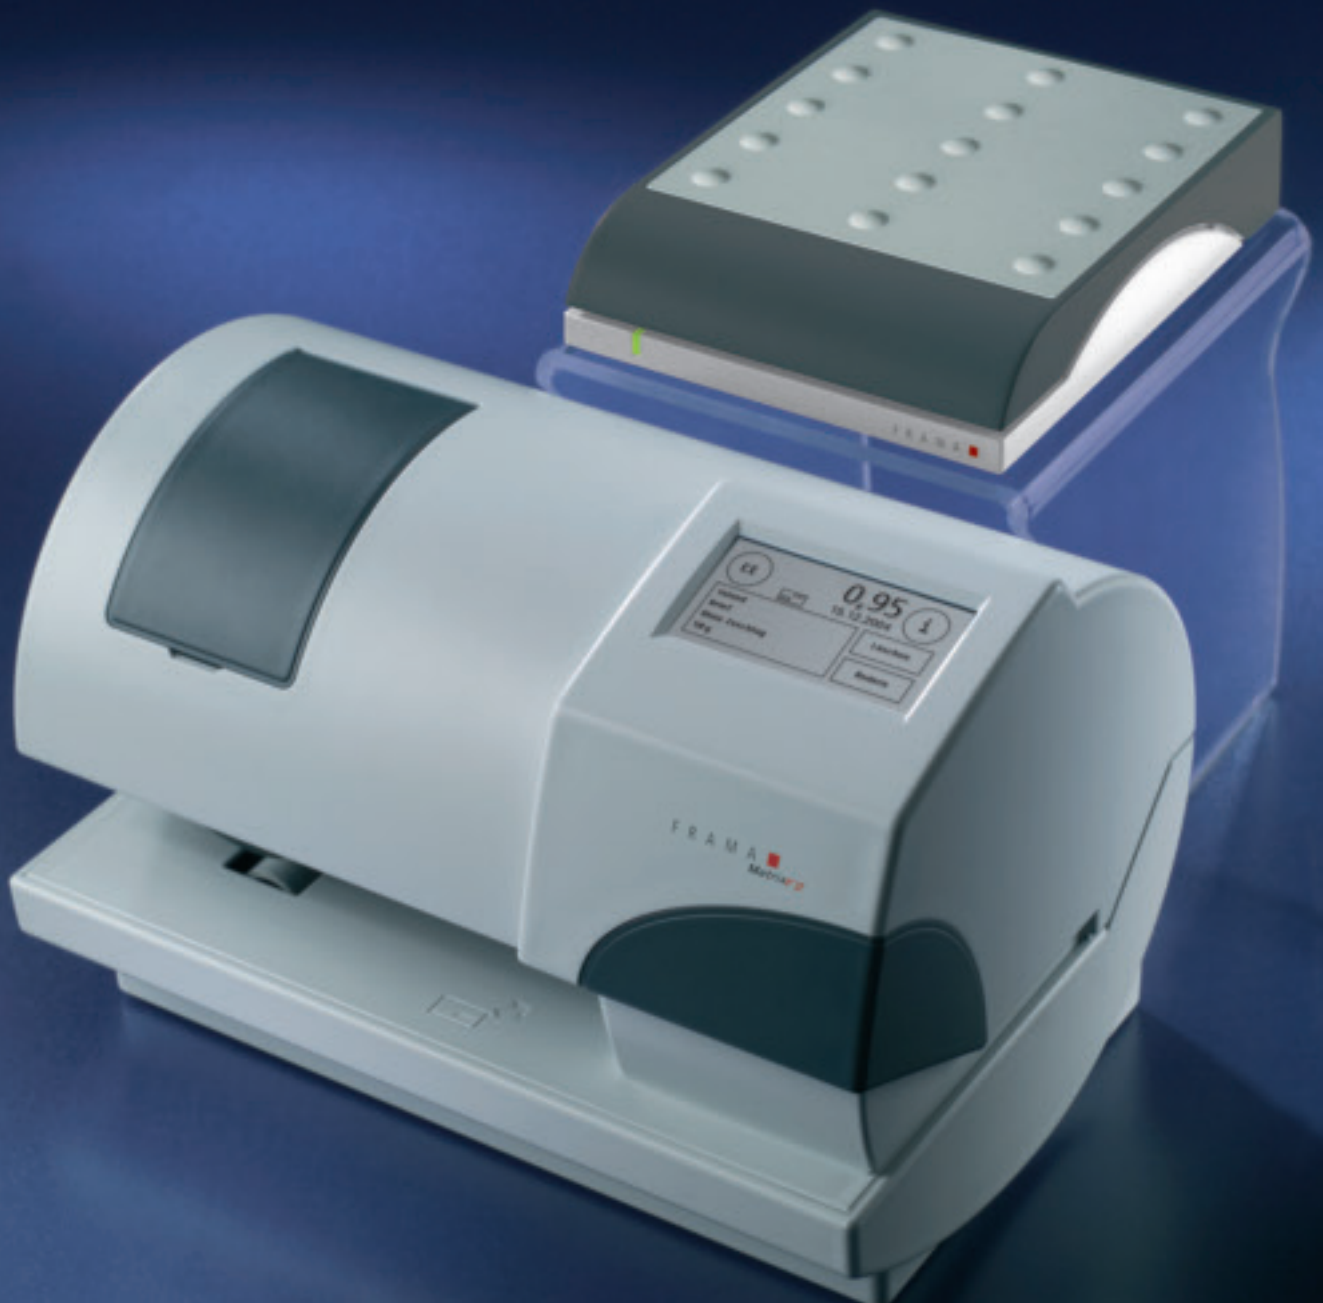

Your Frama Matrix F2 comes configured and ready to use. Getting started, changing and setting the ink cartridge are so simple with its plug & play system.

Of course, the Frama Matrix F2 also comes with a proper scale. Usage is instant: Simply place your letter on the scale, select the mail class and your Frama Matrix F2 automatically selects the correct postage by continually obtaining the latest rates from the Frama data centre.

The clever, patented ComTouch™ interface provides the unique facility of no fewer than 18 OneTouch programmable keys of everyday use. Whether it's a standard domestic letter or a complicated tariff for mailing abroad: You can do it all with just a touch of the finger. What more could you ask for?

With the Frama Matrix F2 you profit right away from the Mail's optional letter services like Recorded Delivery. Its intelligent system generates the proper 1-D barcode for Recorded and Special Delivery letters, including those where a return receipt is required. In the future you can just post these letters in the normal way.

1 TOUCH